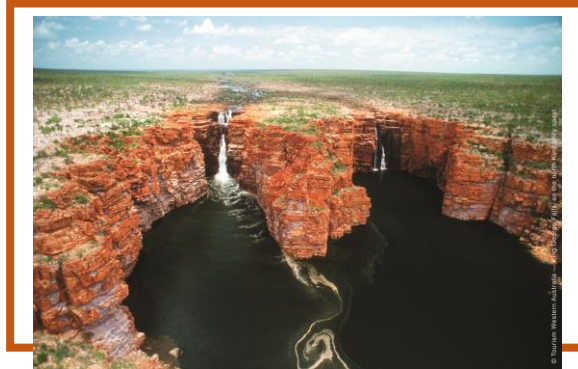

Top 10 Questions to ask your Travel Agent about The Kimberley

The Kimberley is magnificent and for most, a 'bucket list' experience that will only be done once. So be it the expert team of Kimberley specialists at 1300 Cruise or your more general travel agent that you look to for advice on the Kimberley, be sure to have these questions answered. Only then, will you be sure you're once in a lifetime Kimberley experience will be the very best it can and should be!